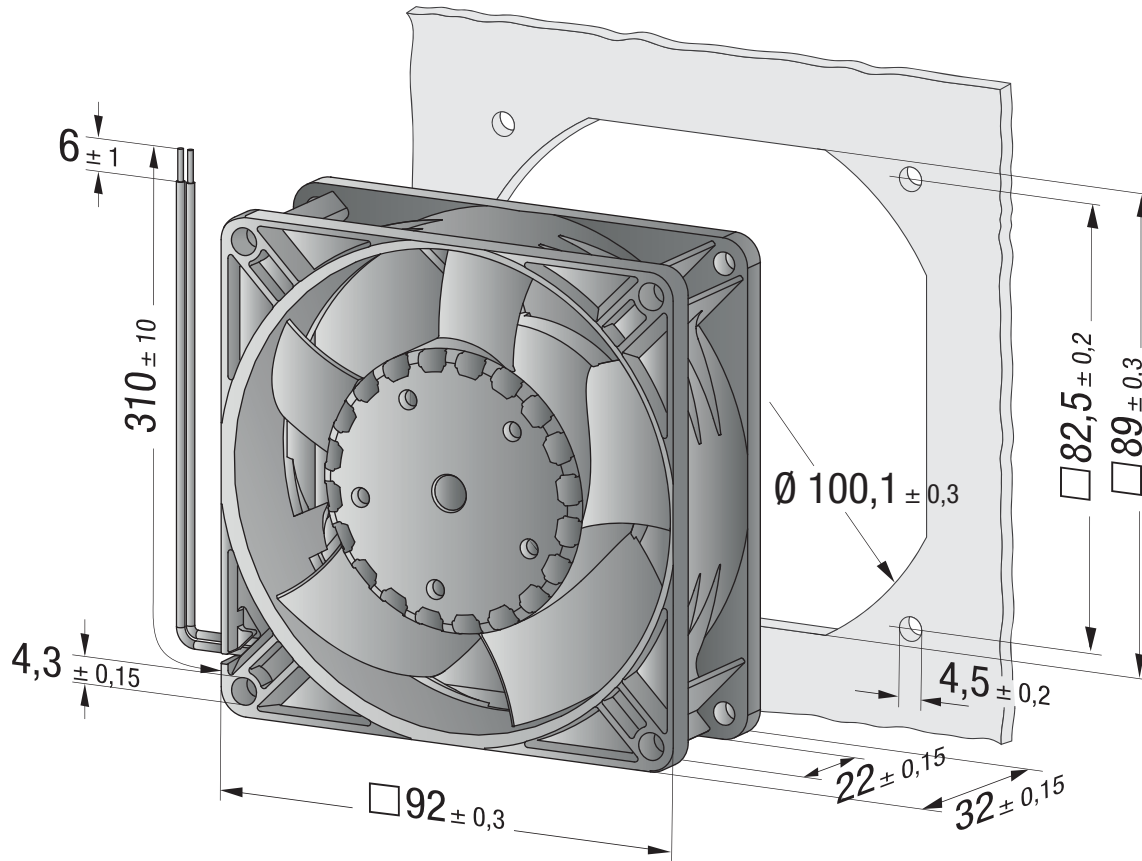

Type	3314 NL	
Nominal voltage	V	24
Nominal voltage range	V	12 .. 28
Speed (rpm)	min ⁻¹	1850
Power consumption	W	0.8
Min. ambient temperature	°C	-20
Max. ambient temperature	°C	75
Air flow	m ³ /h	56
Sound power level	B	4.1
Sound pressure level	dB(A)	24

ml = Max. load · me = Max. efficiency · fa = Free air · cs = Customer specification · ce = Customer equipment
Subject to change

Technical description

Product drawing

Curves